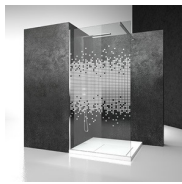

GRAPHIC DECORS D54