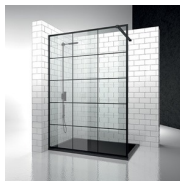

WALK-IN PANEL FRAMED

PKT / SK-IN

WHERE TO BUY →

© Copyright 2024 Vismaravetro srl

Aluminium framed fix panel for corner shower tray with Securplus™ laminated glass

Sk-In is a complete system for walk-in shower enclosures, featuring fixed glass parts and no door. The glass panels, profiles and support bars are assembled in a system that combines a robust design and our usual guaranteed safety, easy assembly and water seal.

Design Centro Progetti Vismara

DIMENSIONS

L: Min 78 - Max 180 cm
H: Min 150 - Max 250 cm
H standard: 200 cm

PLUS

CUSTOM MADE (CM BY CM)

Vismaravetro's shower enclosures can be customized, cm by cm. to better satisfy all the needs of any architectural situation

COMPONENTS

PKT

ALUMINIUM FRAMED FIX PANEL FOR RECESS
OR CORNER SHOWER TRAY

CHARACTERISTICS

- Extensible 5 mm
- Custom Made (cm by cm)
- Product with CE marking
- Horizontal and vertical adjustment
- Reversibility

DECORS

DECORATIONS P30 FRAME
DECOR

DECORATIONS P31
VERTICAL DECOR

OPTIONALS

ACCESSORIES PERSONAL
GLASS

ACCESSORY FOR GLASS
CLEANING VIRGOLA

EQUIPPED COLUMN
AMICO

EQUIPPED COLUMN
BASKET