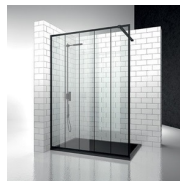

DECORATIONS P31
VERTICAL DECOR