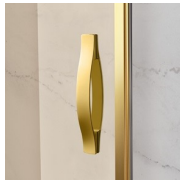

COMPLEMENT ELEMENTS

KNOBS AND HANDLES M2R
STANDARD