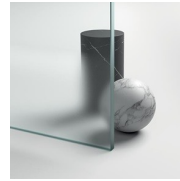

SPECIAL TEMPERED SAFETY GLASSES 29 - CRYSTAL MADRAS NUVOLO