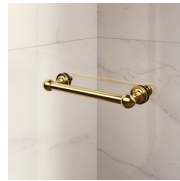

TOWEL HOLDER PSG