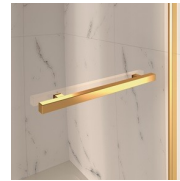

HARDENING ROD PST
GOLD