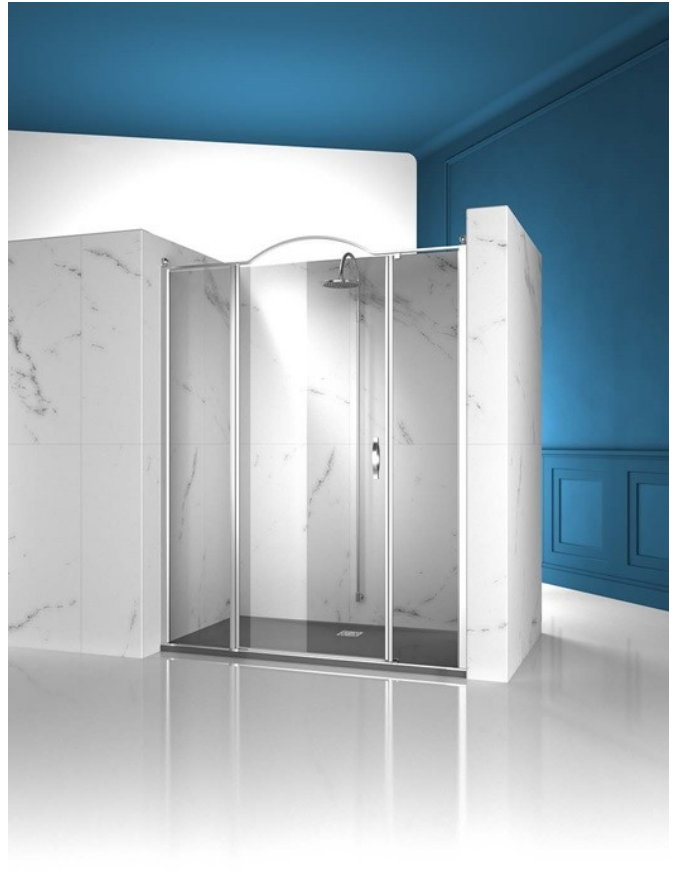

CLASSIC MADE IN ITALY SHOWER ENCLOSURE

GLM / GOLD

WHERE TO BUY

© Copyright 2025 Vismaravetro srl

Traditional style shower enclosure for recessed shower trays with a 180° pivot door and 2 fixed elements aligned. The top arched profile, the elegant finishes of profiles and glasses, the choice among several refined accessories highlight the decorative attitude of this shower enclosure.

Gold is a classic yet high-profile shower enclosure system, equipped with high-tech features and the finest materials, enhanced by luxury aesthetic details that evoke Italy's cultural tradition. It is a shower enclosure collection that conveys a classic yet highly sophisticated style, which at the same time reflects masterful design and production skills. Gold is the symbol of luxury, welcome beauty and supreme splendour. With the Gold Series, we want to celebrate the wonder of Italian beauty around the world.

Design Centro Progetti Vismara

DIMENSIONS

L: Min 138 - Max 180 cm
H: Min 180 - Max 205 cm
H standard: 195 cm

PLUS

MAGNETIC STRIPS

The doors closing is guaranteed by the magnetic strips. The perfect adhesion of the magnetic elements offers the best waterproof.

S.M.F. (EASILY MOUNTING SYSTEM)

It is a patented system combined to an innovative extensibility solution thus allowing an ideal panel positioning and at the same time avoiding the water leak.

CUSTOM MADE (CM BY CM)