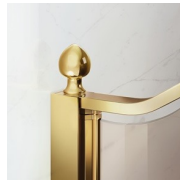

DECORATIVE ELEMENTS
TDG