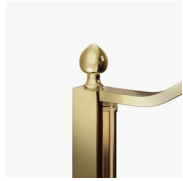

CLASSIC MADE IN ITALY SHOWER ENCLOSURE

GLM / GOLD

WHERE TO BUY

© Copyright 2025 Vismaravetro srl

Traditional style shower enclosure for recessed shower trays with a 180° pivot door and 2 fixed elements aligned. The top arched profile, the elegant finishes of profiles and glasses, the choice among several refined accessories highlight the decorative attitude of this shower enclosure.

COMPONENTS

GLM

SHOWER ENCLOSURE FOR RECESSED
SHOWER TRAY. ONE PIVOT DOOR 180° AND
TWO IN LINE FIXED ELEMENTS.

CHARACTERISTICS

- Extensible 40 mm
- Magnetic strips
- Inward and outward opening
- S.M.F. (easily mounting system)
- Stabiliser bent profile
- Product with CE marking
- It can be assembled with GLG to obtain a corner shower enclosure
- Horizontal and vertical adjustment, after installation accomplished

SPECIAL TEMPERED SAFETY GLASSES 11 - KATHEDRAL

DECORS

GRAPHIC DECORS P26/A26 GOLD

GRAPHIC DECORS N26 GOLD

GRAPHIC DECORS P56 GOLD

GRAPHIC DECORS N56 GOLD

GRAPHIC DECORS P70 GOLD

NATURAL DECORS P16 GOLD

OPTIONALS

ACCESSORIES DECORATIVE
ELEMENTS GOLD TDG

ACCESSORIES GOLD
TOWEL RACK PSG

ACCESSORIES GOLD
TOWEL RACK PST

ACCESSORY FOR GLASS
CLEANING VIRGOLA

EQUIPPED COLUMN
AMICO

EQUIPPED COLUMN
BASKET

PARTITION PANEL SCREEN