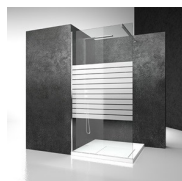

DECORATIONS D51