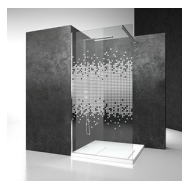

GRAPHIC DECORS D54