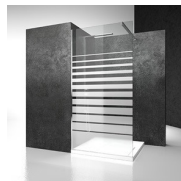

DECORATIONS D52