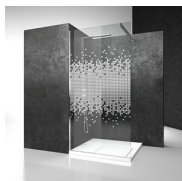

GRAPHIC DECORS D54