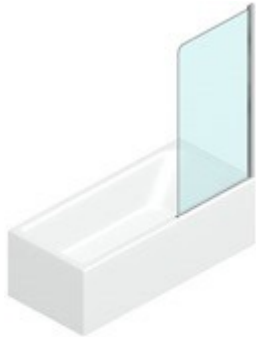

BATHTUB WALL WITH PIVOT OPENING

LV / BATHSCREENS

WHERE TO BUY

© Copyright 2024 Vismaravetro srl

Bath screen with 180° rotation.

With our usual attention to the next step in bathrooms, Vismaravetro has created a series of shower walls for bathtubs. They are tempered glass panels in various sizes, designed to complete the functionality of bathtubs. The glass panel lets you use the bathtub like a real shower, limiting water spray and leaks while you're having a shower.

Design Centro Progetti Vismara

DIMENSIONS

L: Min 30 - Max 92 cm
H: Min 150 - Max 160 cm
H standard: 150 cm

PLUS

S.M.F. (EASILY MOUNTING SYSTEM)

It is a patented system combined to an innovative extensibility solution thus allowing an ideal panel positioning and at the same time avoiding the water leak.

INWARD AND OUTWARD OPENING

PRODUCT WITH CE MARKING

Product conforming to EN14428:2015 with CE marking

TPA TREATMENT PREVENTING LIMESCALE

Vismaravetro uses a innovative technology "TPA" for protecting the glass surfaces of shower enclosures. The glass surface is treated with a polymer which limits the adhesive properties of residues such as limescale, grease and soap deposits. The TPA treatment helps with the cleaning and removal of the lime scale deposits and residues from the glass.

COMPONENTS

LV

FRAMELESS SHOWER PANEL FOR BATHTUB
WITH ONE PIVOT PANEL (180°).

CHARACTERISTICS

- Extensible 20 mm
- Inward and outward opening
- S.M.F. (easily mounting system)
- Product with CE marking
- Custom Made (cm by cm)
- Horizontal and vertical adjustment, after installation accomplished