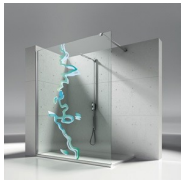

Twin is the first and only collection of shower enclosures that offers more opportunities to optimise the use of your bathroom, meeting new requirements for functionality and convenience linked to the availability of space. There is a real compartment next to the shower enclosure, so you can store items or household appliances. It is also perfect from an aesthetic point of view, thanks to the full-length mirror on the second compartment door. The "Twin Mini" version features a handy removable compartment with 5 useful shelves to the side of the shower enclosure.

GLASSES

GLASS PANE 03 - CLEAR  
BRONZE

GLASS PANE 04 - CLEAR  
GLASS

GLASS PANE 07 - CLEAR  
GREY

GLASS PANE 08 - SATIN  
GLASS

GLASS PANE 12 - EXTRA-  
LIGHT GLASS

---

DECORS