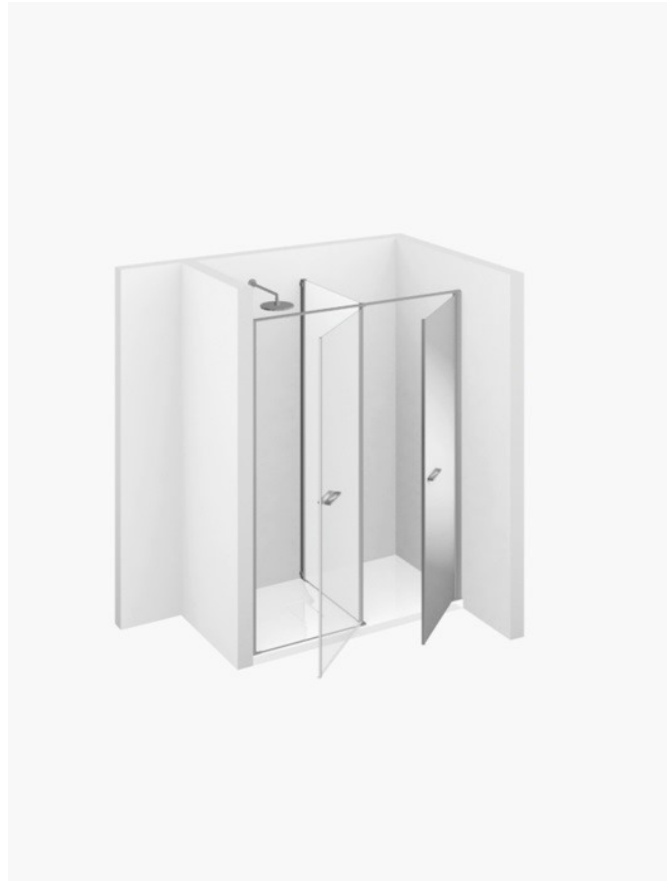

## HINGED SHOWER ENCLOSURE

T10 / TWIN

WHERE TO BUY

© Copyright 2023 Vismaravetro srl

Model 160x80 – for installation on Gemini shower trays or directly on floor. Model in recess for the shower enclosure complete with the storage space. The storage space can be fitted with shelves or can contain household appliances in full compliance with the standards on the use of electrical appliances in the bathroom. In this configuration, the shower enclosure Twin has been designed for installation on Gemini shower trays or directly on the adequately prepared floor.

Twin is the first and only collection of shower enclosures that offers more opportunities to optimise the use of your bathroom, meeting new requirements for functionality and convenience linked to the availability of space. There is a real compartment next to the shower enclosure, so you can store items or household appliances. It is also perfect from an aesthetic point of view, thanks to the full-length mirror on the second compartment door. The "Twin Mini" version features a handy removable compartment with 5 useful shelves to the side of the shower enclosure.

### DIMENSIONS

L: Min 155 - Max 165 cm

P: Min 70 - Max 90 cm

H: Min 195 - Max 215 cm

H standard: 195 cm

PLUS

---

MAGNETIC STRIPS

The doors closing is guaranteed by the magnetic strips. The perfect adhesion of the magnetic elements offers the best waterproof.

---

SUITABLE FOR THE INSTALLATION OF ELECTRICAL HOUSEHOLD APPLIANCES.

Shower enclosures of Twin Collection are designed to accommodate appliances like washing machine or dryer, in full compliance with the standards for the installation and the use of electrical appliances in a bathroom.