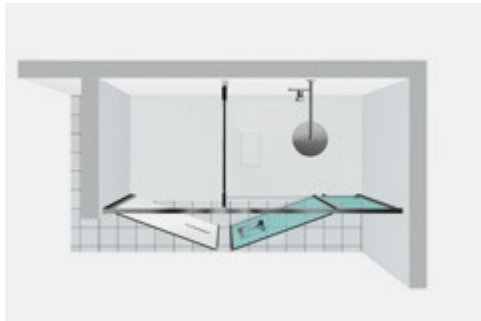

TWIN SHOWER ENCLOSURE WITH A STORAGE COMPARTMENT

W21 / TWIN

© Copyright 2023 Vismaravetro srl

Model 180x80 – with convergent doors for installation on Gemini shower trays or directly on floor. Model in recess for the shower enclosure complete with the storage space. The storage space can be equipped with shelves but it must not be used to contain household appliances. In this configuration, the shower enclosure Twin can be installed on Gemini shower trays or directly on the adequately prepared floor.

Twin is the first and only collection of shower enclosures that offers more opportunities to optimise the use of your bathroom, meeting new requirements for functionality and convenience linked to the availability of space. There is a real compartment next to the shower enclosure, so you can store items or household appliances. It is also perfect from an aesthetic point of view, thanks to the full-length mirror on the second compartment door. The "Twin Mini" version features a handy removable compartment with 5 useful shelves to the side of the shower enclosure.

S.M.F. (EASILY MOUNTING SYSTEM)

It is a patented system combined to an innovative extensibility solution thus allowing an ideal panel positioning and at the same time avoiding the water leak.

CUSTOM MADE (CM BY CM)

COMPONENTS

W21

DOUBLE UNIT MADE OF A TECHNICAL SPACE AND A SHOWER SPACE, SUITABLE FOR INSTALLATION ON GEMINI SHOWER TRAY 80X180 CM. OR DIRECTLY ON FLOOR.

CHARACTERISTICS

- Outward opening door
- Magnetic strips
- Minimum adjustment 20 mm.
- Horizontal and vertical adjustment
- PVC lower profiles for waterproof
- S.M.F. (easily mounting system)
- Upper profile of stability
- Possibility to equip with shelves (not included).
- Product with CE marking
- Custom Made (cm by cm)
- The module is not designed to accommodate appliances