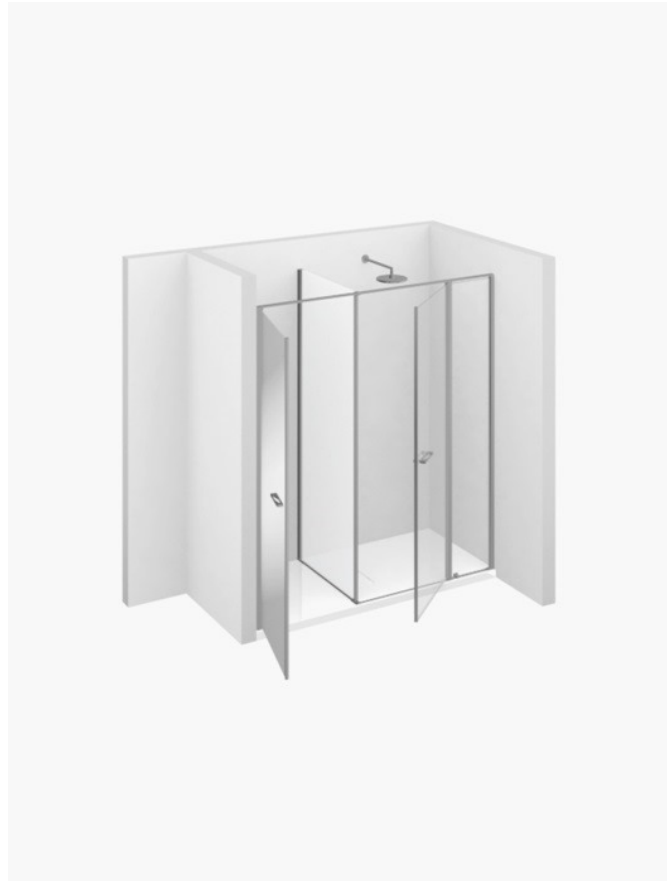

TWIN SHOWER ENCLOSURE WITH A STORAGE COMPARTMENT

W21 / TWIN

© Copyright 2023 Vismaravetro srl

Model 180x80 – with convergent doors for installation on Gemini shower trays or directly on floor. Model in recess for the shower enclosure complete with the storage space. The storage space can be equipped with shelves but it must not be used to contain household appliances. In this configuration, the shower enclosure Twin can be installed on Gemini shower trays or directly on the adequately prepared floor.

Twin is the first and only collection of shower enclosures that offers more opportunities to optimise the use of your bathroom, meeting new requirements for functionality and convenience linked to the availability of space. There is a real compartment next to the shower enclosure, so you can store items or household appliances. It is also perfect from an aesthetic point of view, thanks to the full-length mirror on the second compartment door. The "Twin Mini" version features a handy removable compartment with 5 useful shelves to the side of the shower enclosure.

Design Idelfonso Colombo con Centro Progetti Vismara

DIMENSIONS

L: Min 160 - Max 190 cm

P: Min 70 - Max 90 cm

H standard: 195 cm

PLUS

MAGNETIC STRIPS

The doors closing is guaranteed by the magnetic strips. The perfect adhesion of the magnetic elements offers the best waterproof.

COMPONENTS

W21

DOUBLE UNIT MADE OF A TECHNICAL SPACE AND A SHOWER SPACE, SUITABLE FOR INSTALLATION ON GEMINI SHOWER TRAY 80X180 CM. OR DIRECTLY ON FLOOR.

CHARACTERISTICS

- Outward opening door
- Magnetic strips
- Minimum adjustment 20 mm.
- Horizontal and vertical adjustment
- PVC lower profiles for waterproof
- S.M.F. (easily mounting system)
- Upper profile of stability
- Possibility to equip with shelves (not included).
- Product with CE marking
- Custom Made (cm by cm)
- The module is not designed to accommodate appliances